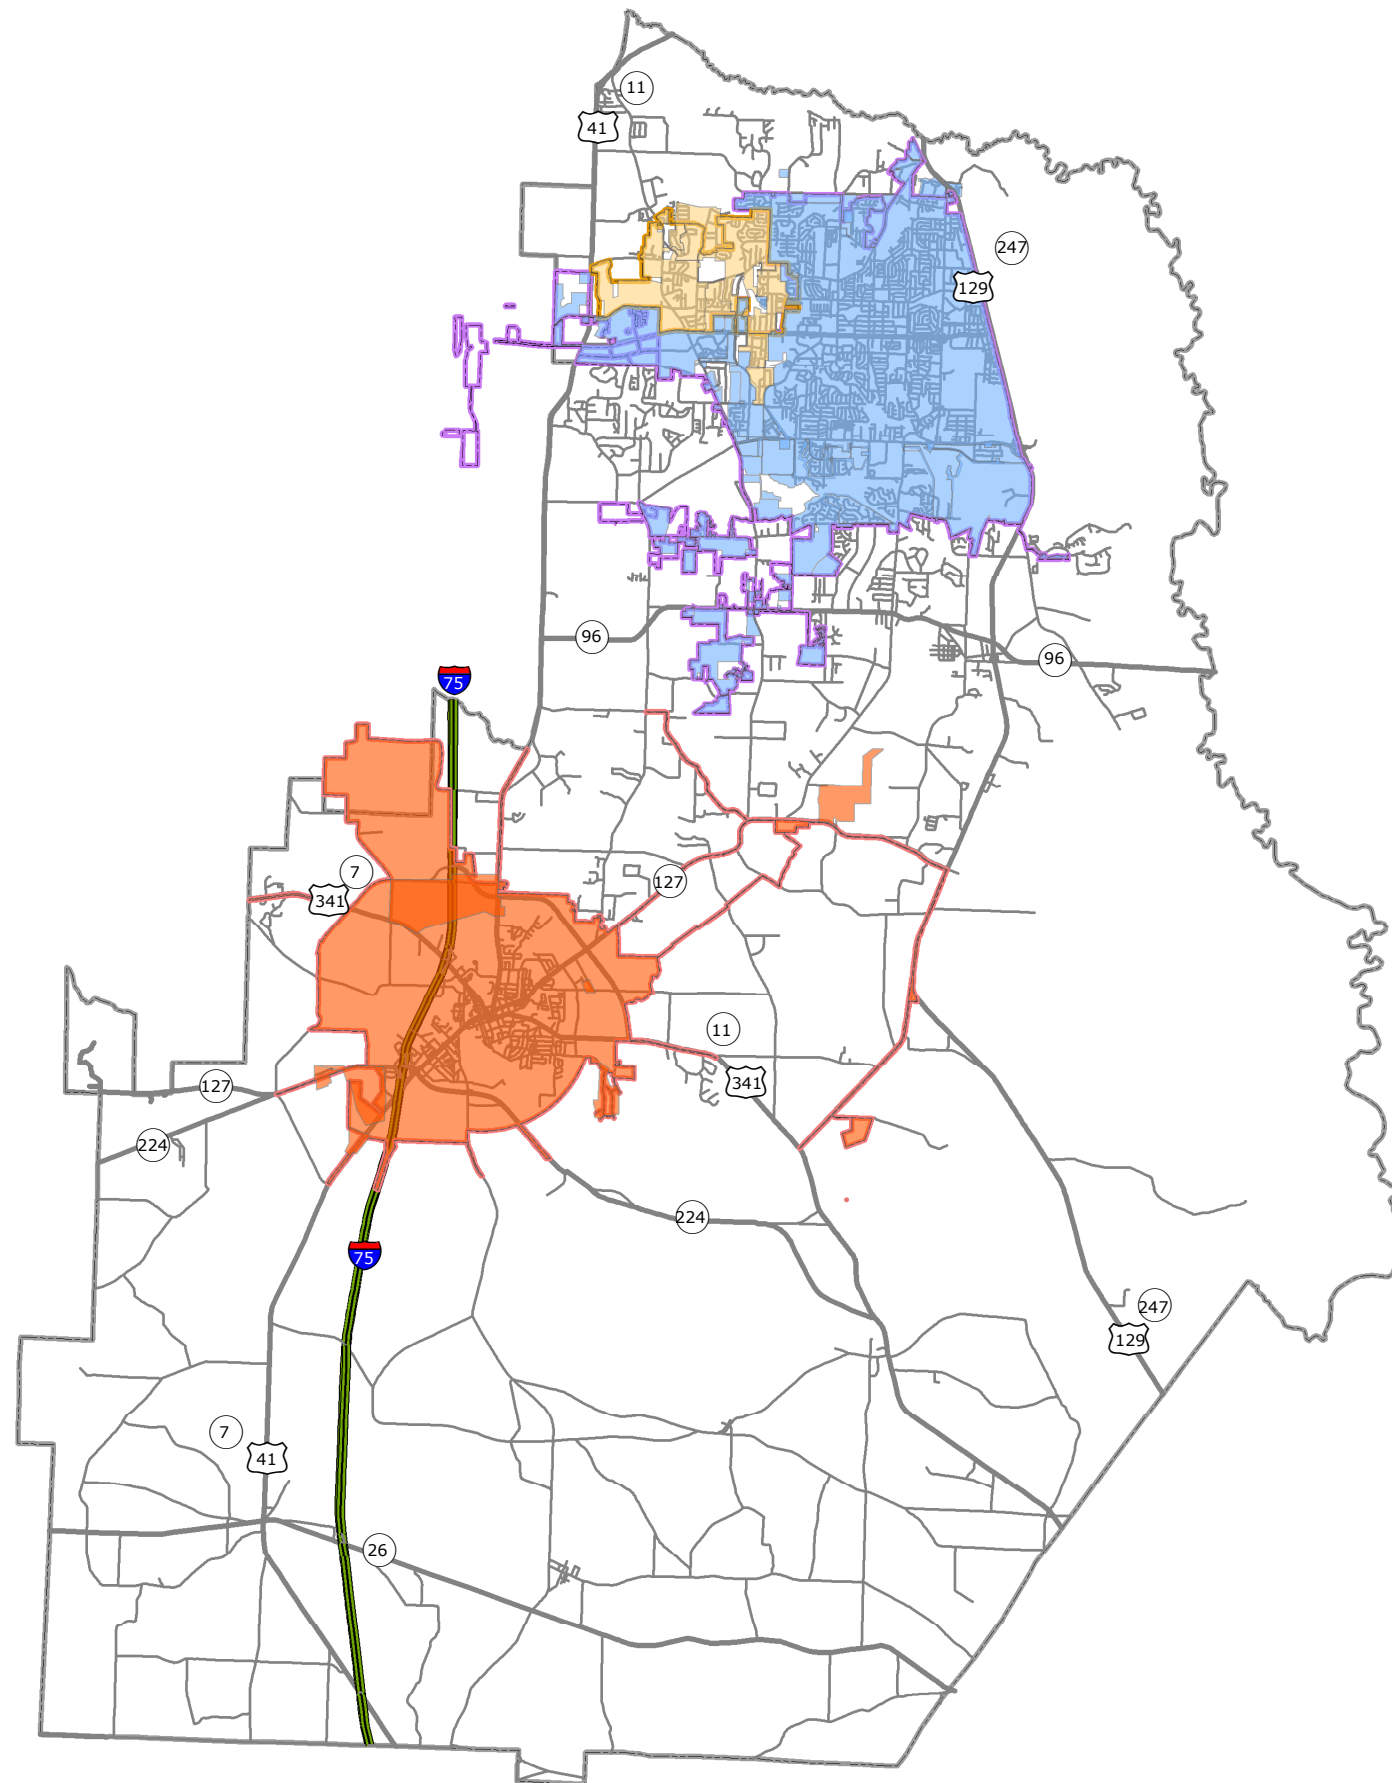

Water Supply and Treatment Service Area

Legend

- Centerville Service Area
- Perry Service Area
- Warner Robins Service Area
- Centerville City Limits
- Perry City Limits
- Warner Robins City Limits
- Houston County Boundary
- Interstate
- City Street
- County Road
- State Highway

0 1.5 3 6 Miles