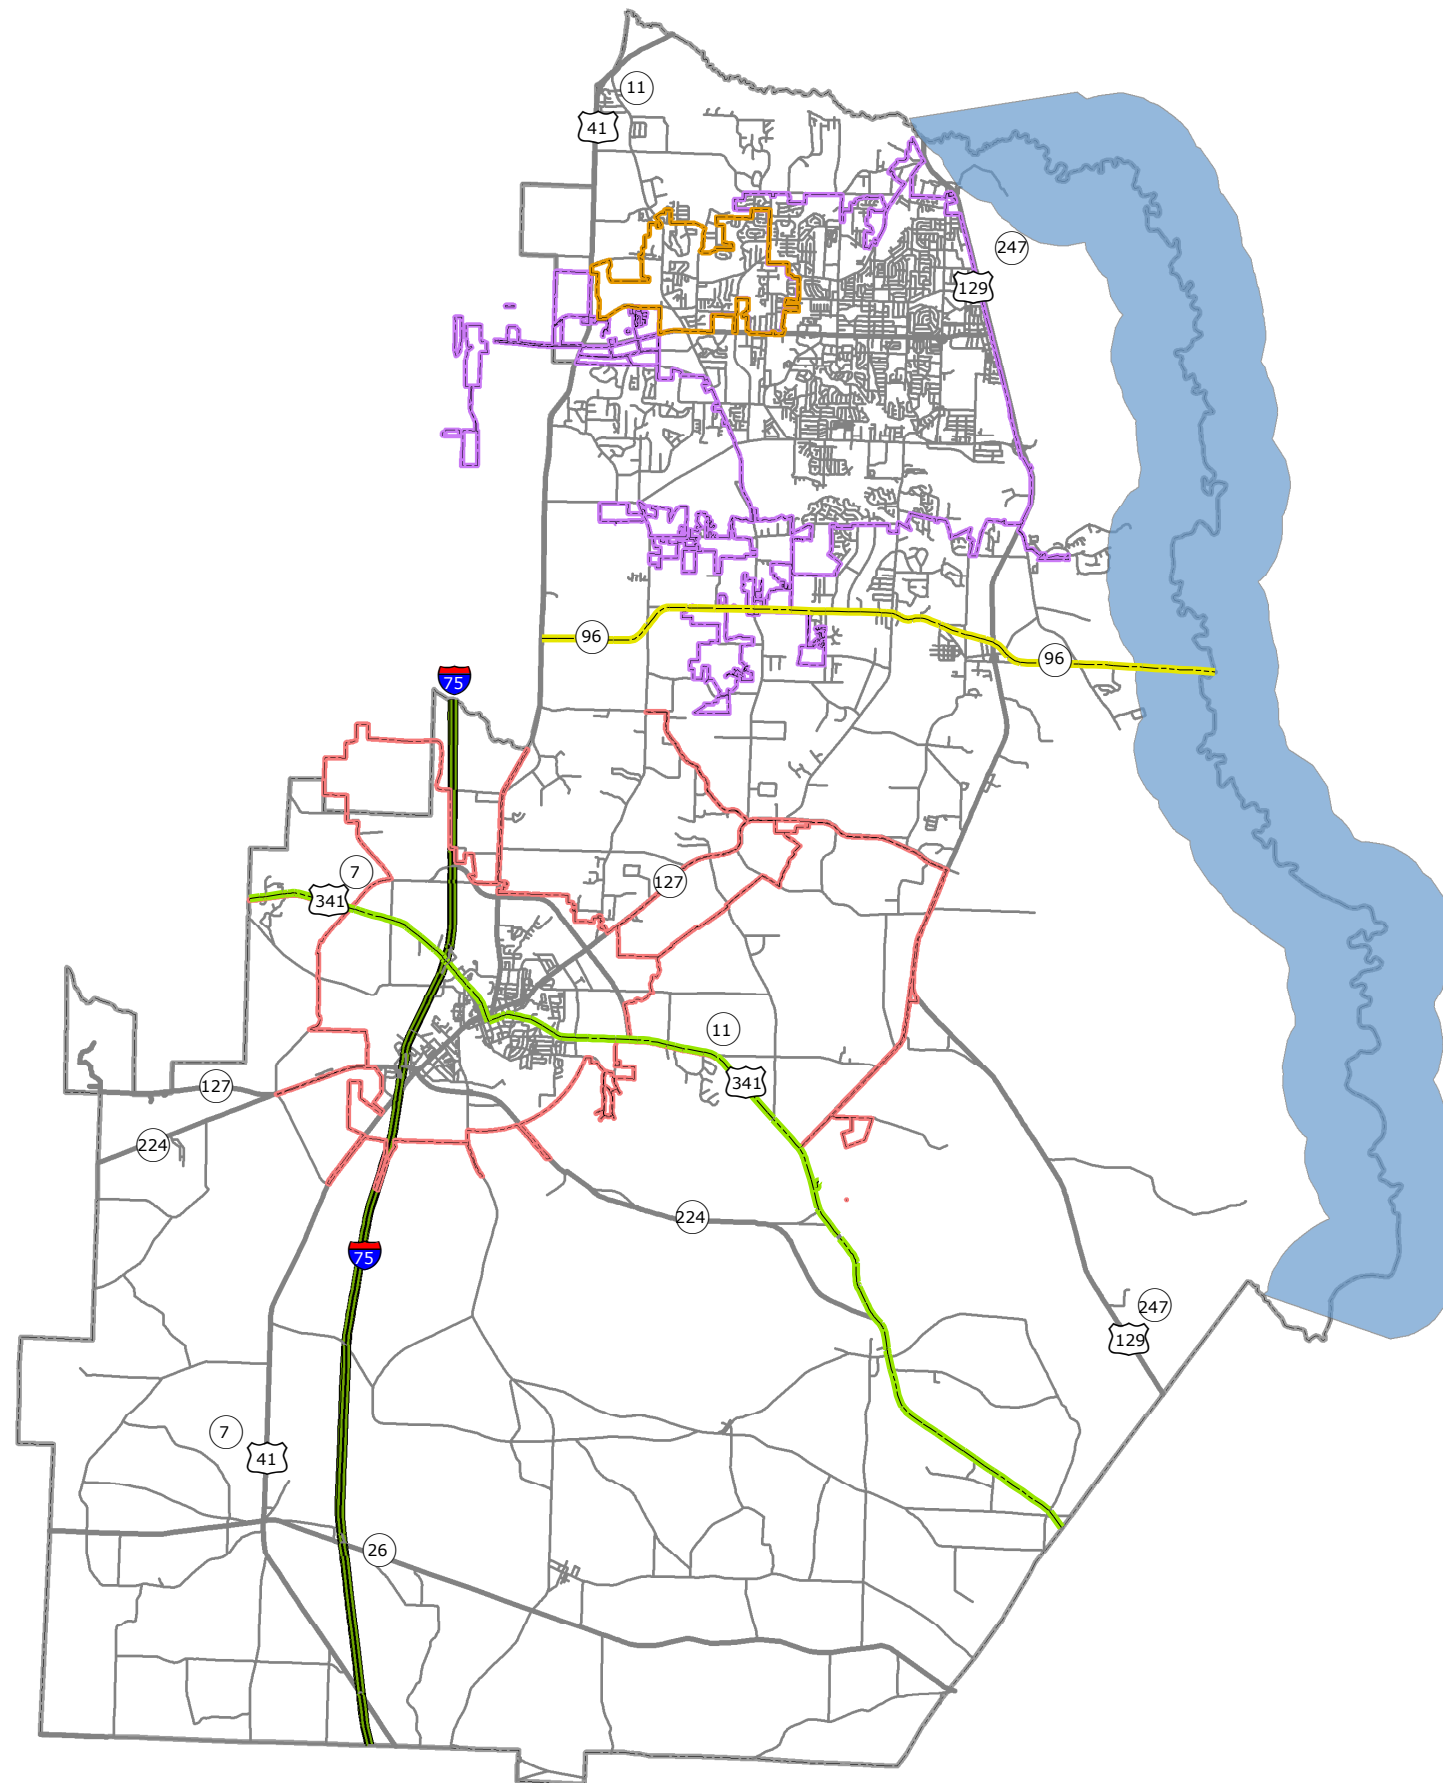

Scenic Areas

Legend

-  341 Scenic Area
-  96 Scenic Area
-  Ocmulgee Scenic Area

-  Centerville City Limits
-  Perry City Limits
-  Warner Robins City Limits
-  Houston County Boundary

-  Interstate
-  City Street
-  County Road
-  State Highway

0 1.5 3 6 Miles