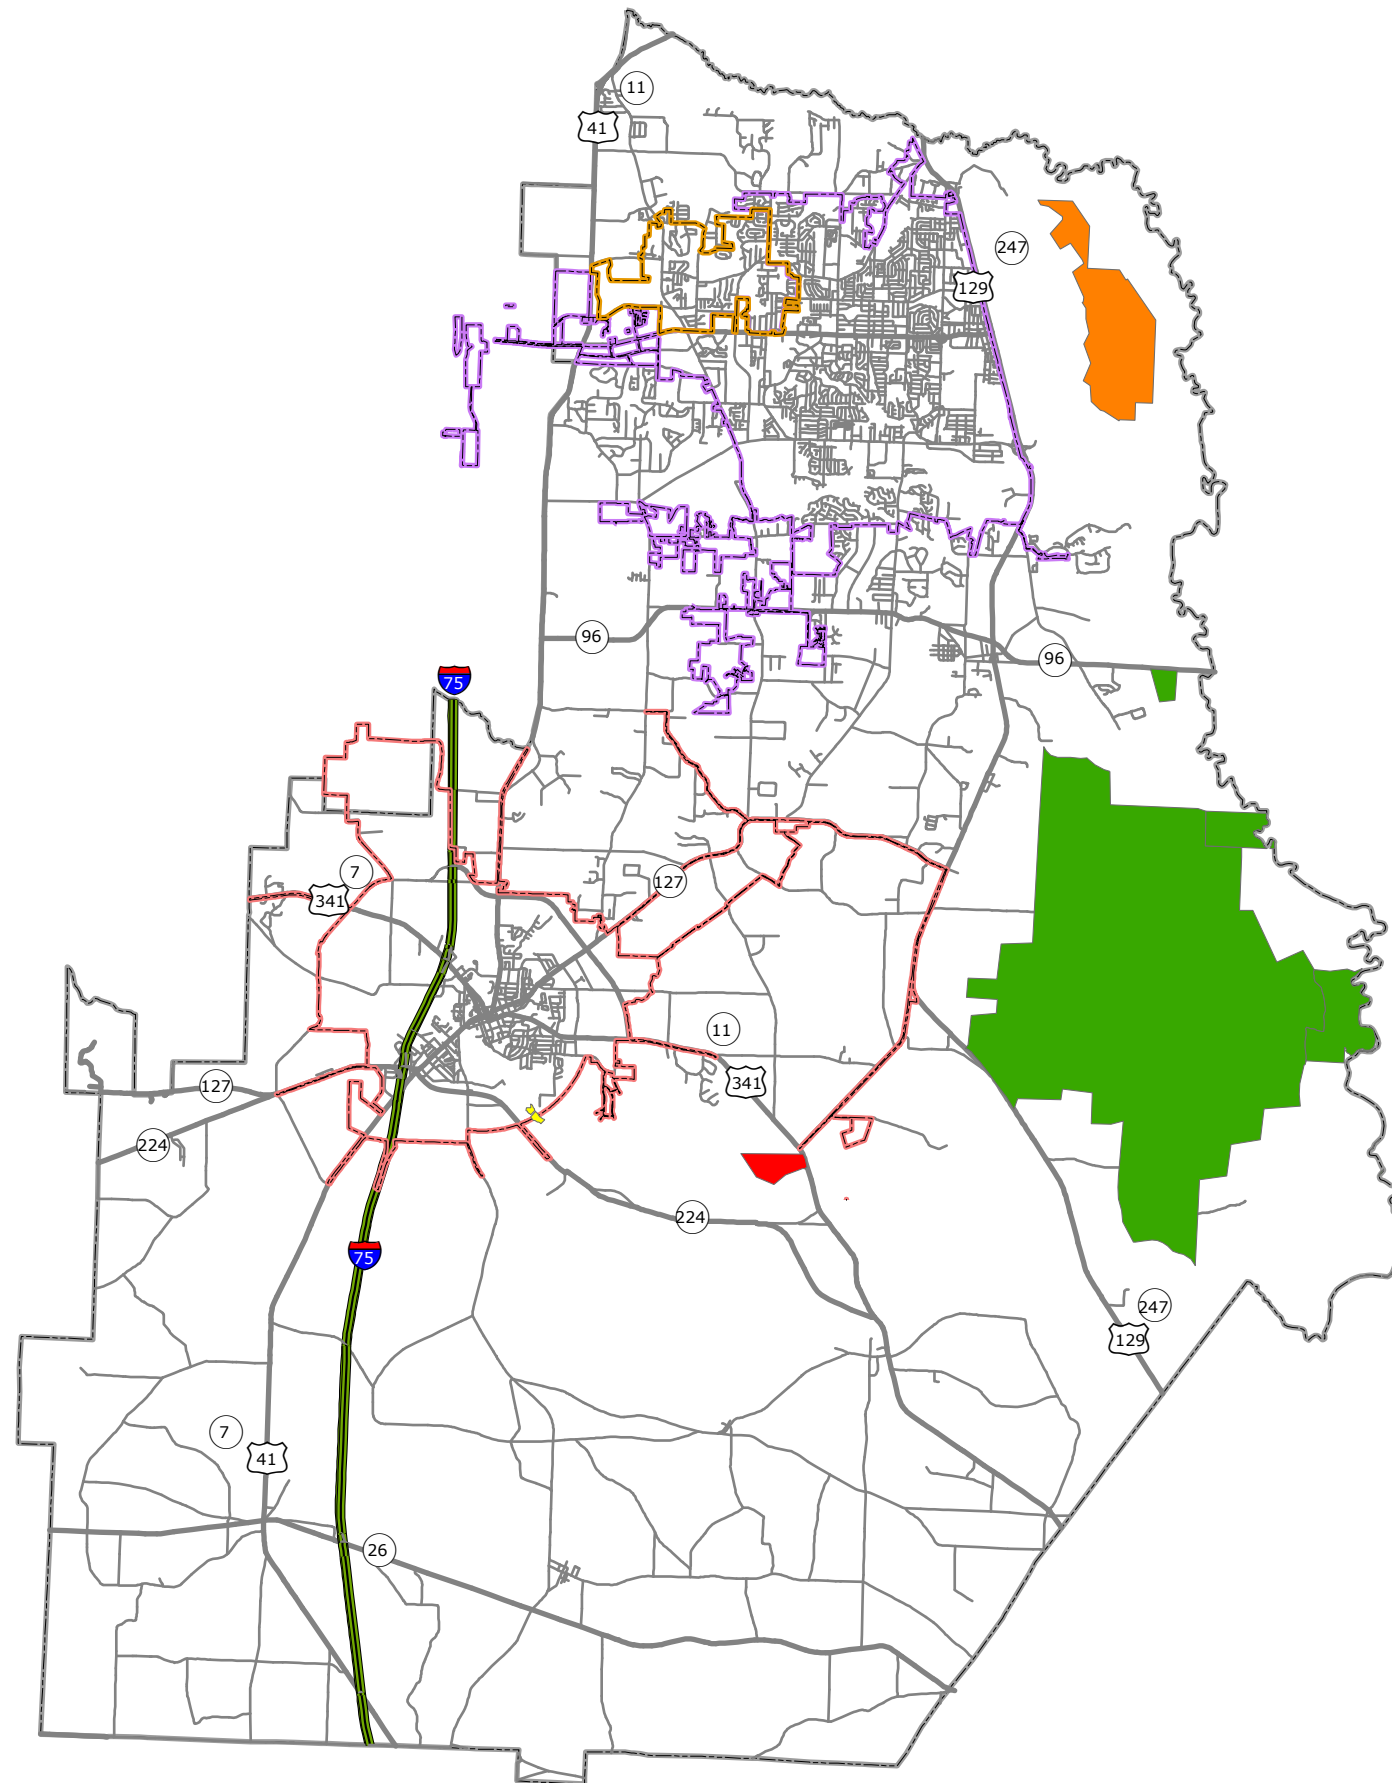

Major Parks and Recreation Areas

Legend

-  Conservation Easement
 -  Military Reservation
 -  Restrictive Covenant
 -  State Natural Area
 -  State Wildlife Management Area
-
-  Centerville City Limits
 -  Perry City Limits
 -  Warner Robins City Limits
 -  Houston County Boundary
-
-  Interstate
 -  City Street
 -  County Road
 -  State Highway

0 1.5 3 6 Miles