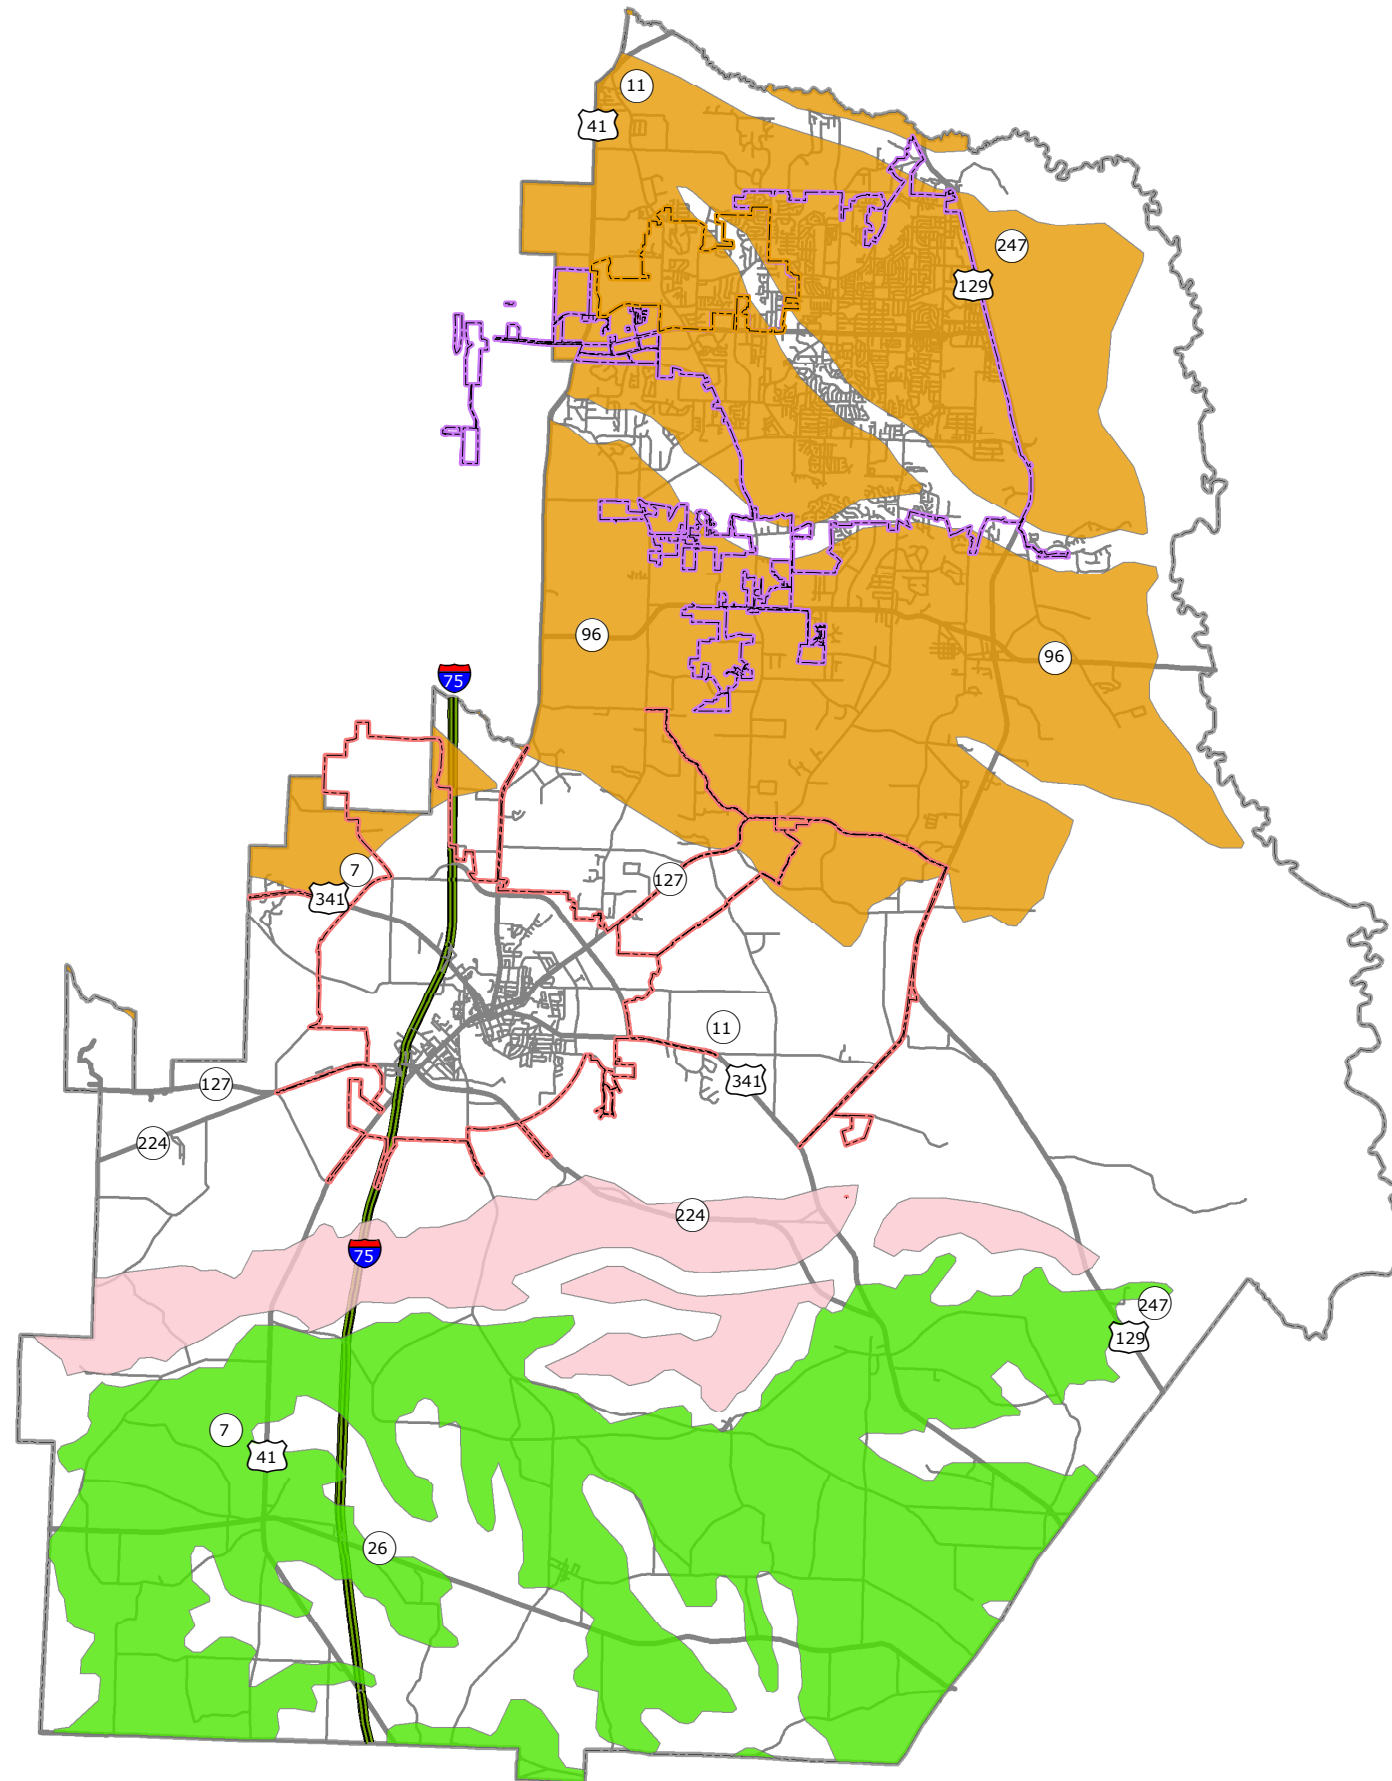

Groundwater Recharge Areas

Legend

- CLAIBORNE
- CRETACEOUS-TERTIARY
- FLORIDAN/JACKSONIAN
- Centerville City Limits
- Perry City Limits
- Warner Robins City Limits
- Houston County Boundary
- Interstate
- City Street
- County Road
- State Highway

0 1.5 3 6 Miles