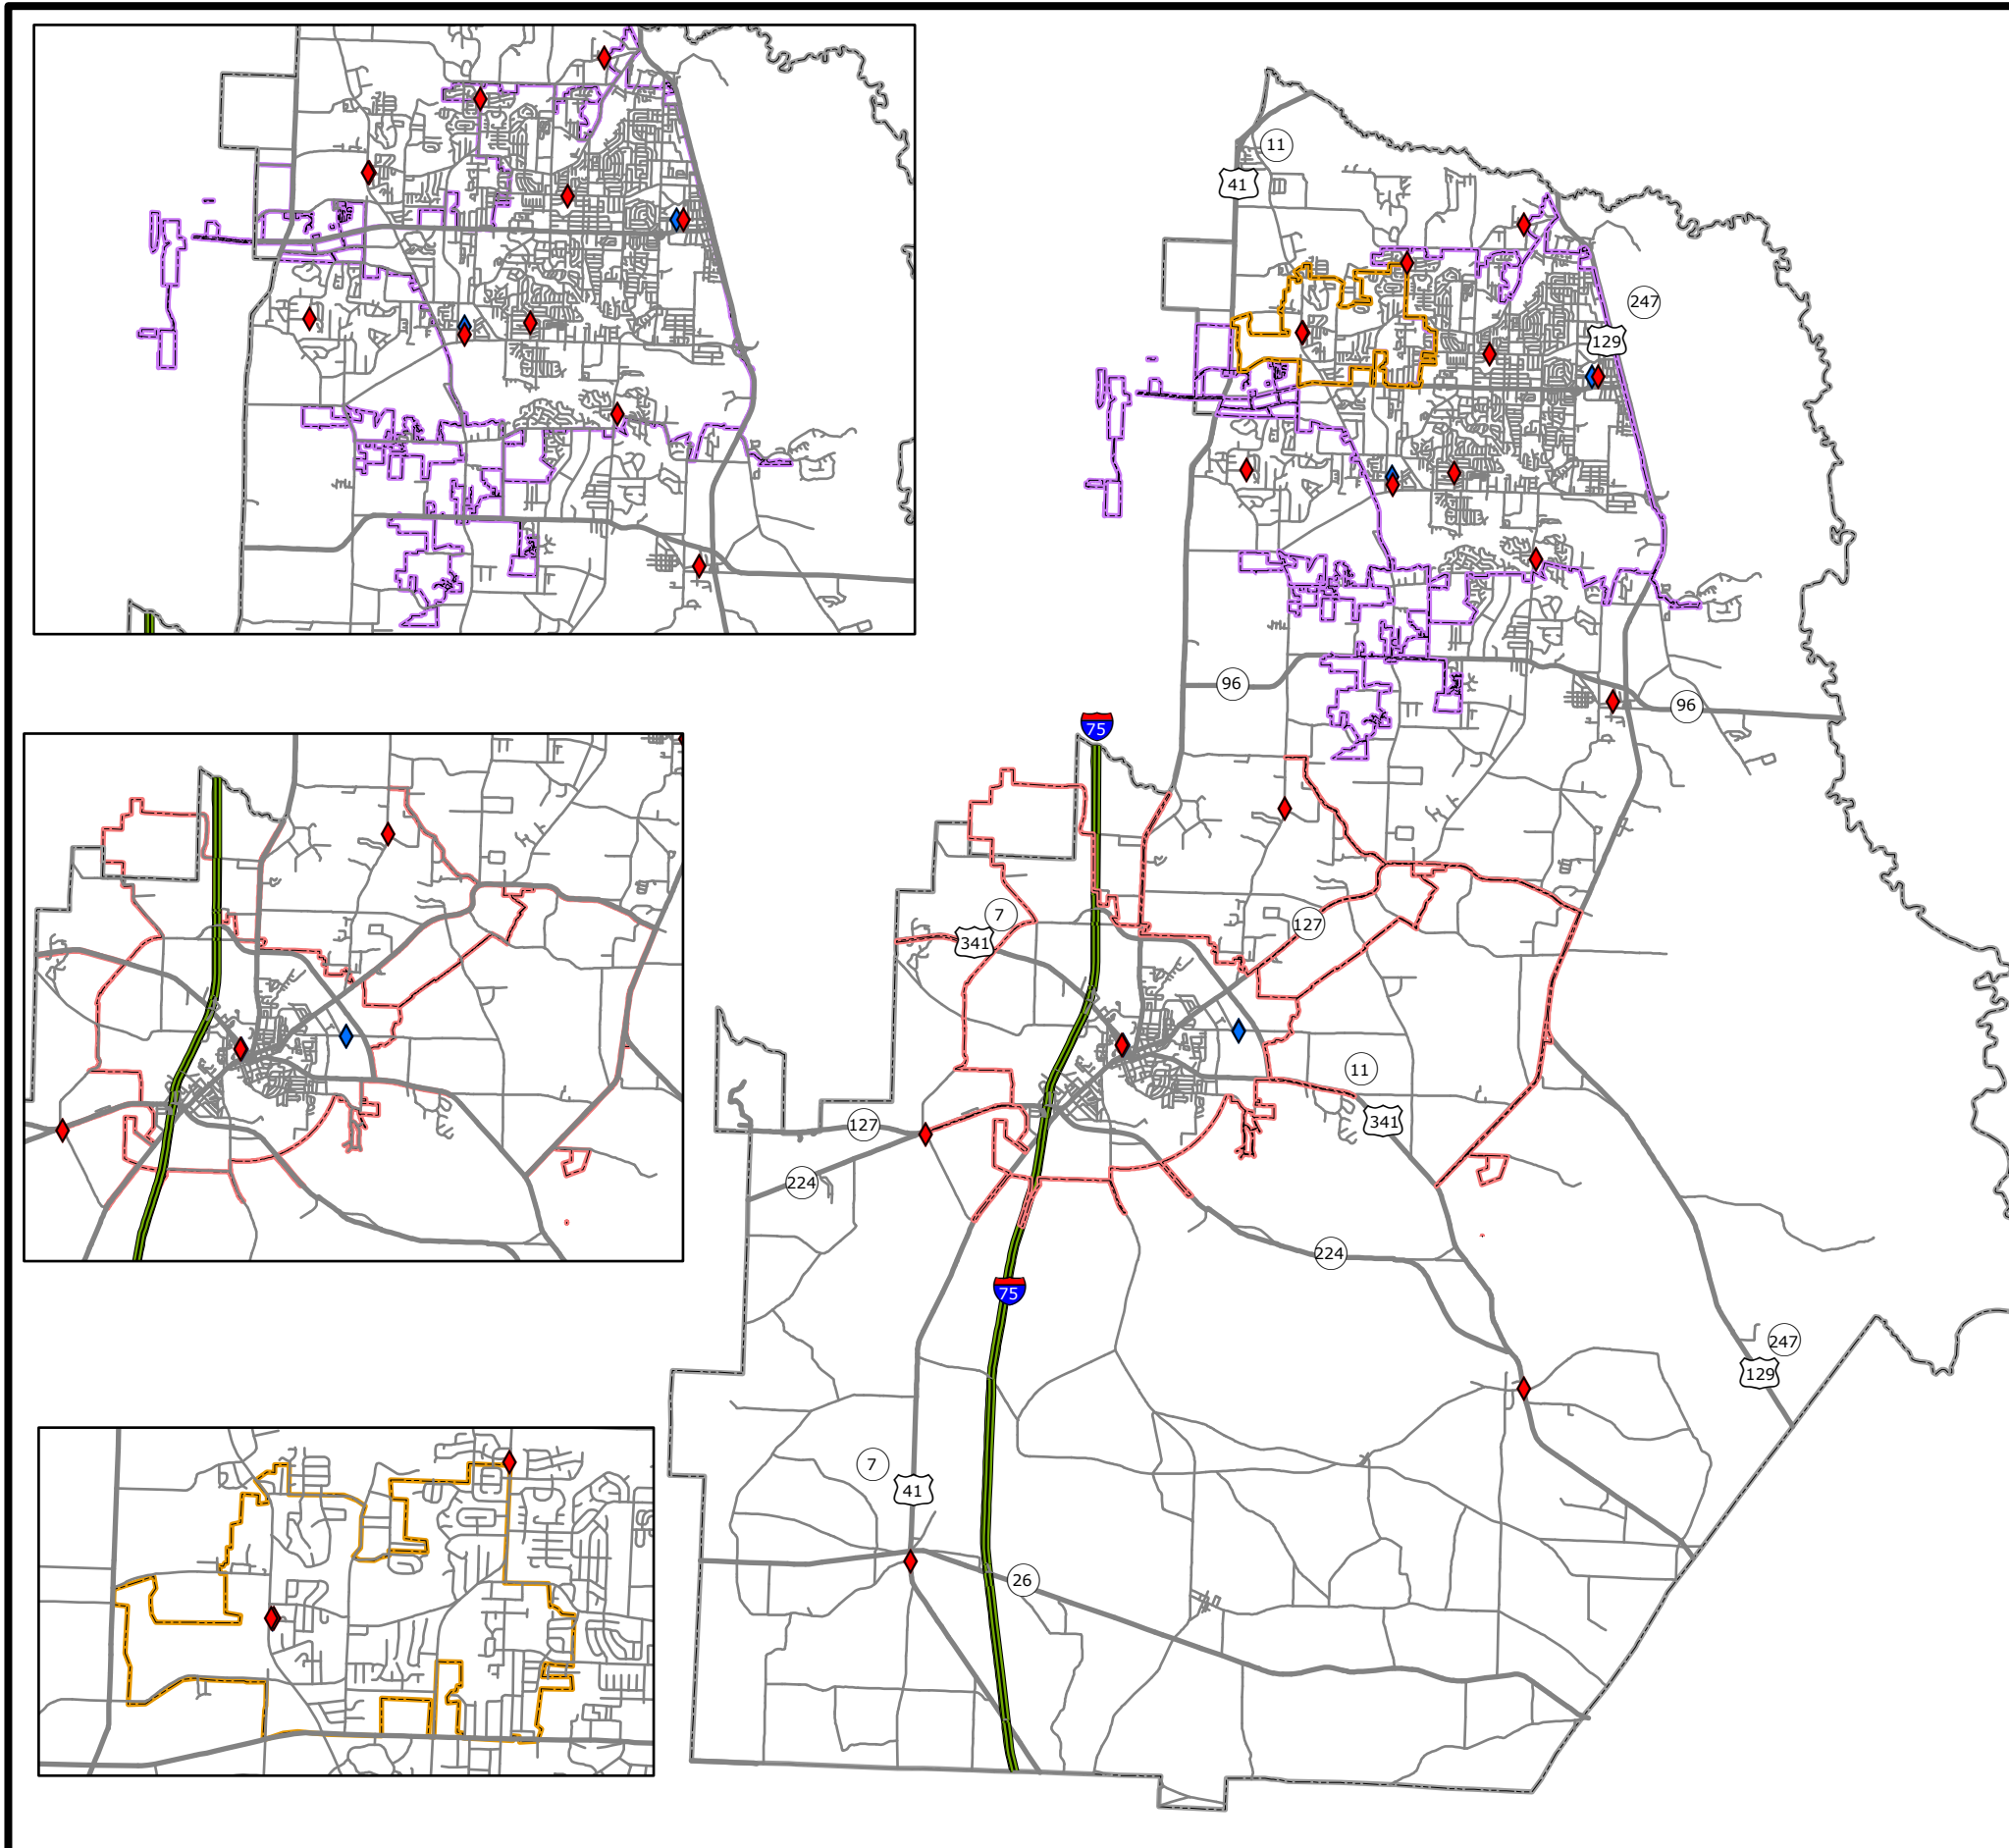

Fire Protection & Public Safety

Legend

-  Fire Protection
-  Public Safety
-  Centerville City Limits
-  Perry City Limits
-  Warner Robins City Limits
-  Houston County Boundary
-  Interstate
-  City Street
-  County Road
-  State Highway

0 1.5 3 6 Miles