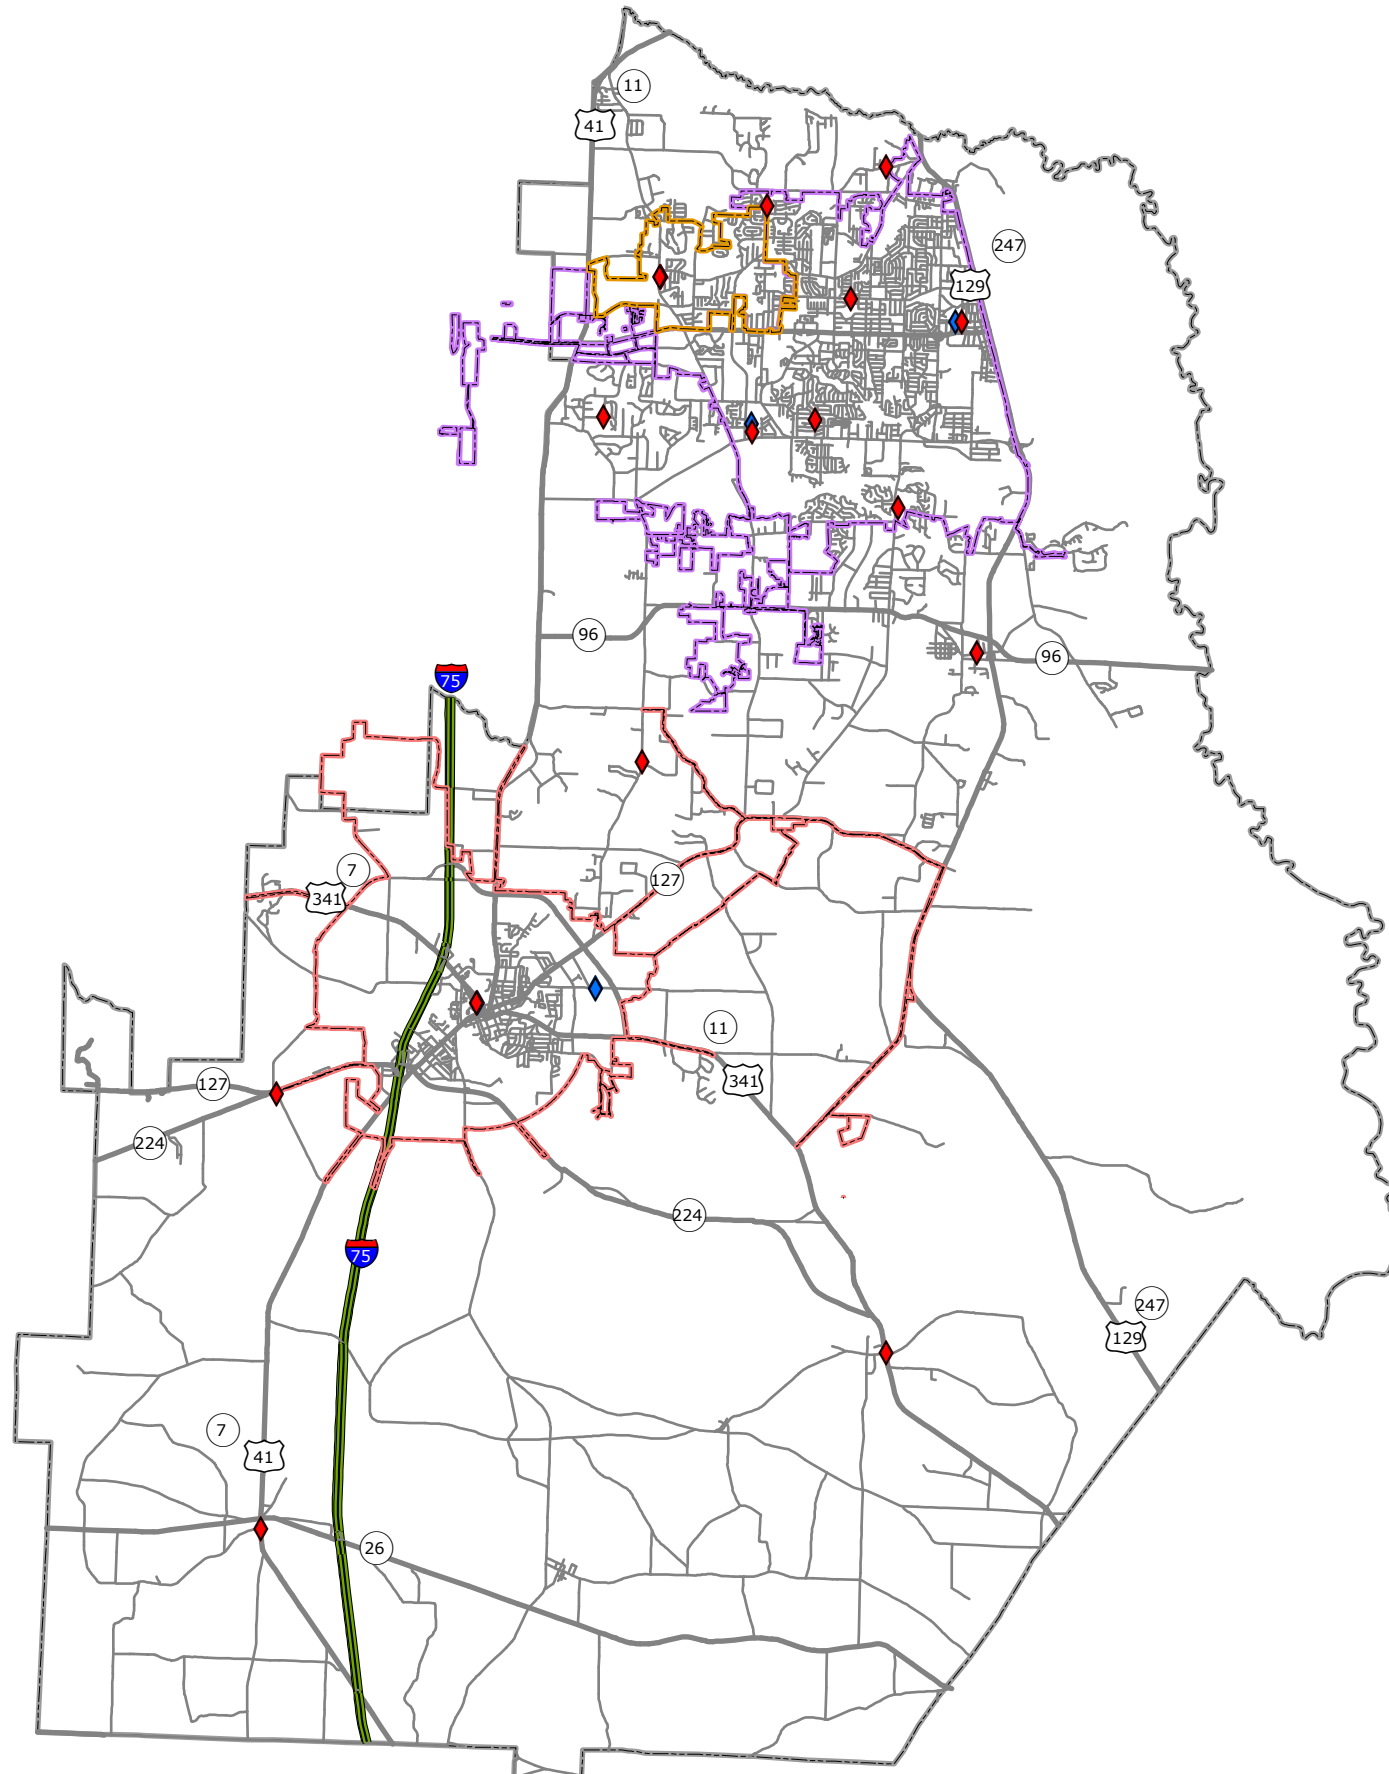

Fire Protection & Public Safety

Legend

-  Fire Protection
-  Public Safety
-  Centerville City Limits
-  Perry City Limits
-  Warner Robins City Limits
-  Houston County Boundary
-  Interstate
-  City Street
-  County Road
-  State Highway

0 1.5 3 6 Miles