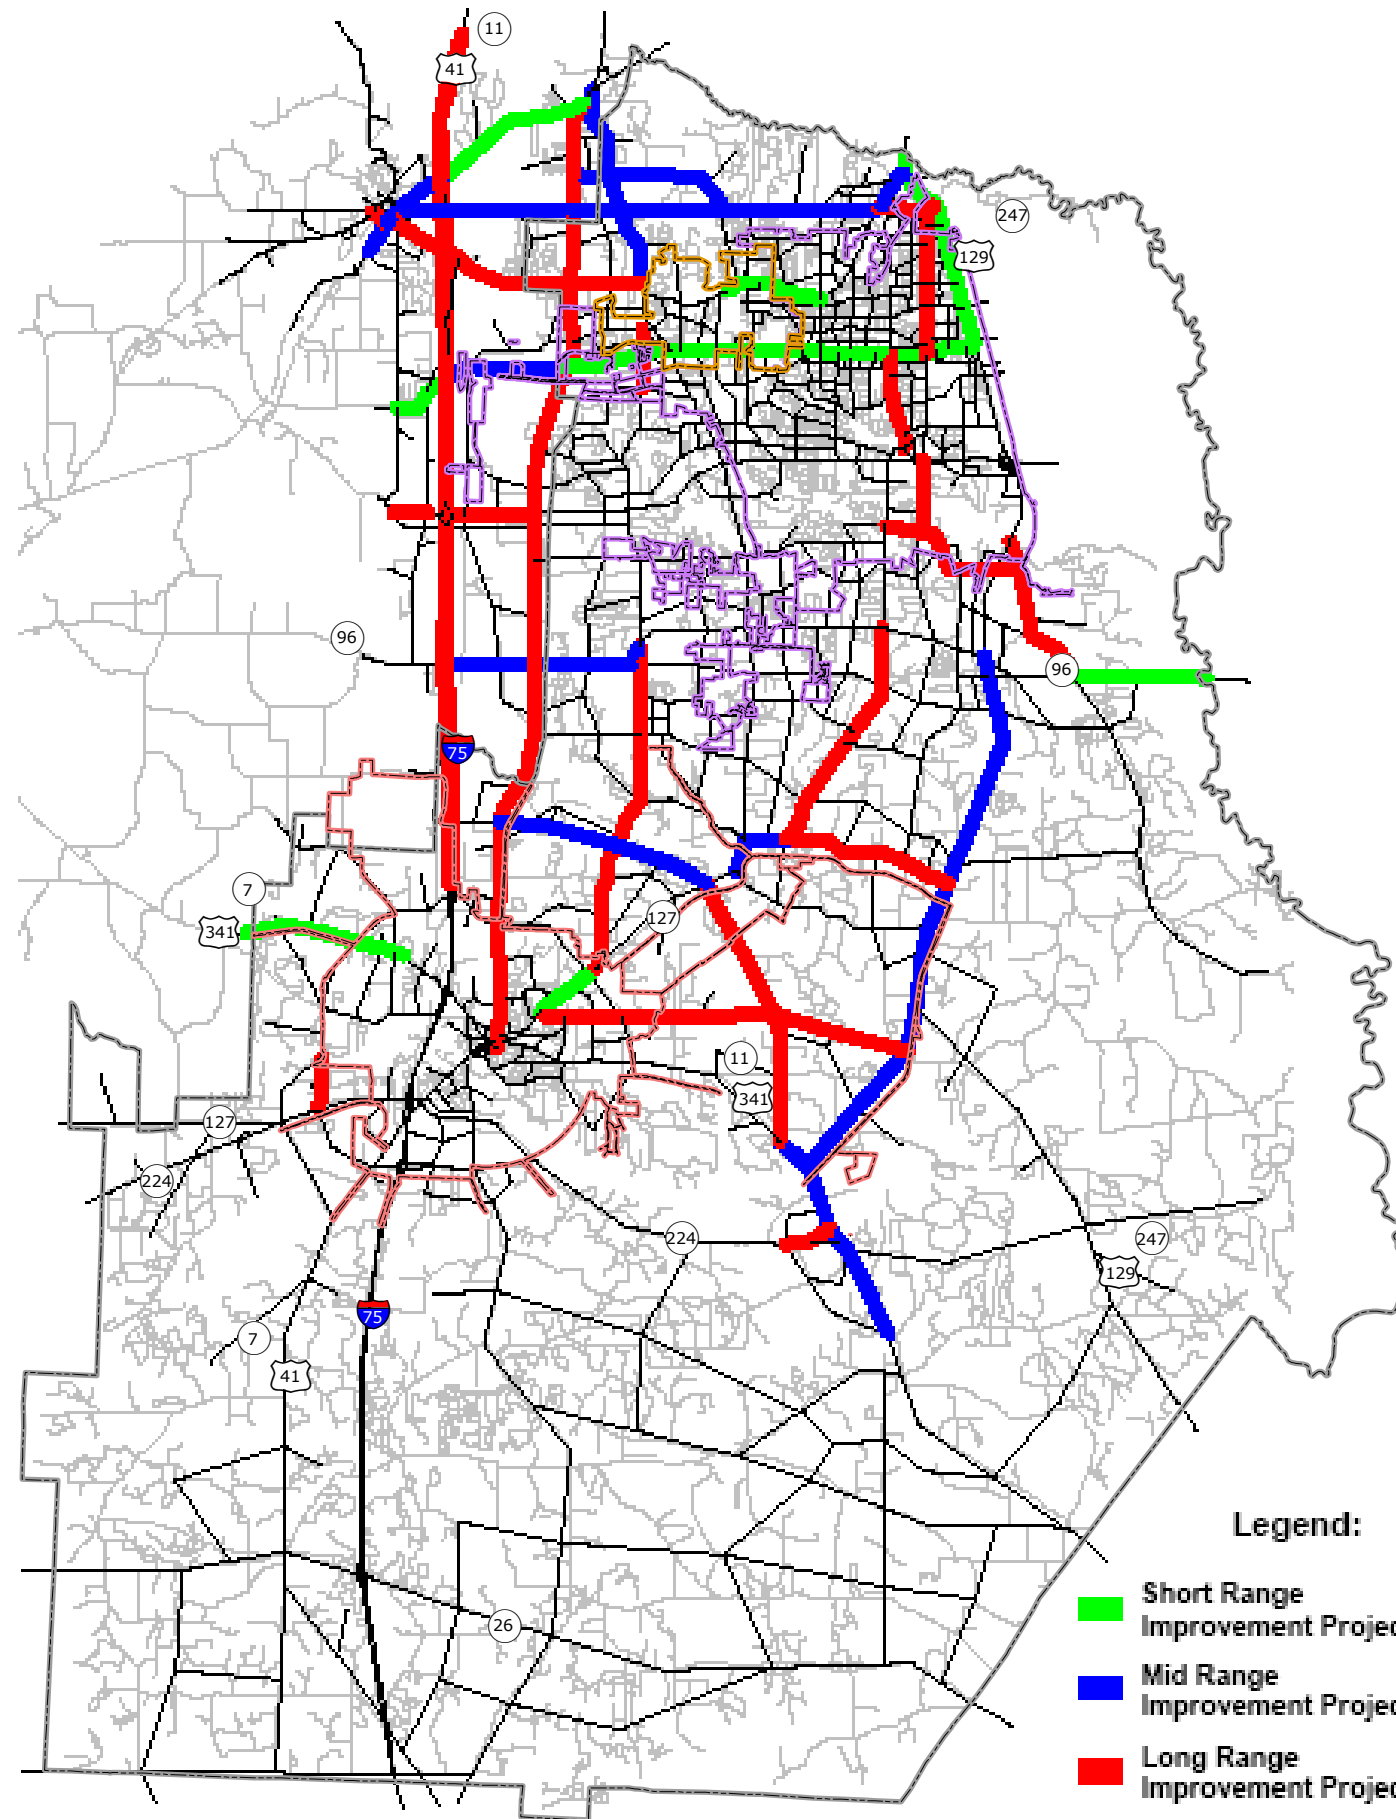

All Future Planned Improvements

Legend

-  Centerville City Limits
-  Perry City Limits
-  Warner Robins City Limits
-  Houston County Boundary

0 1.5 3 6 Miles