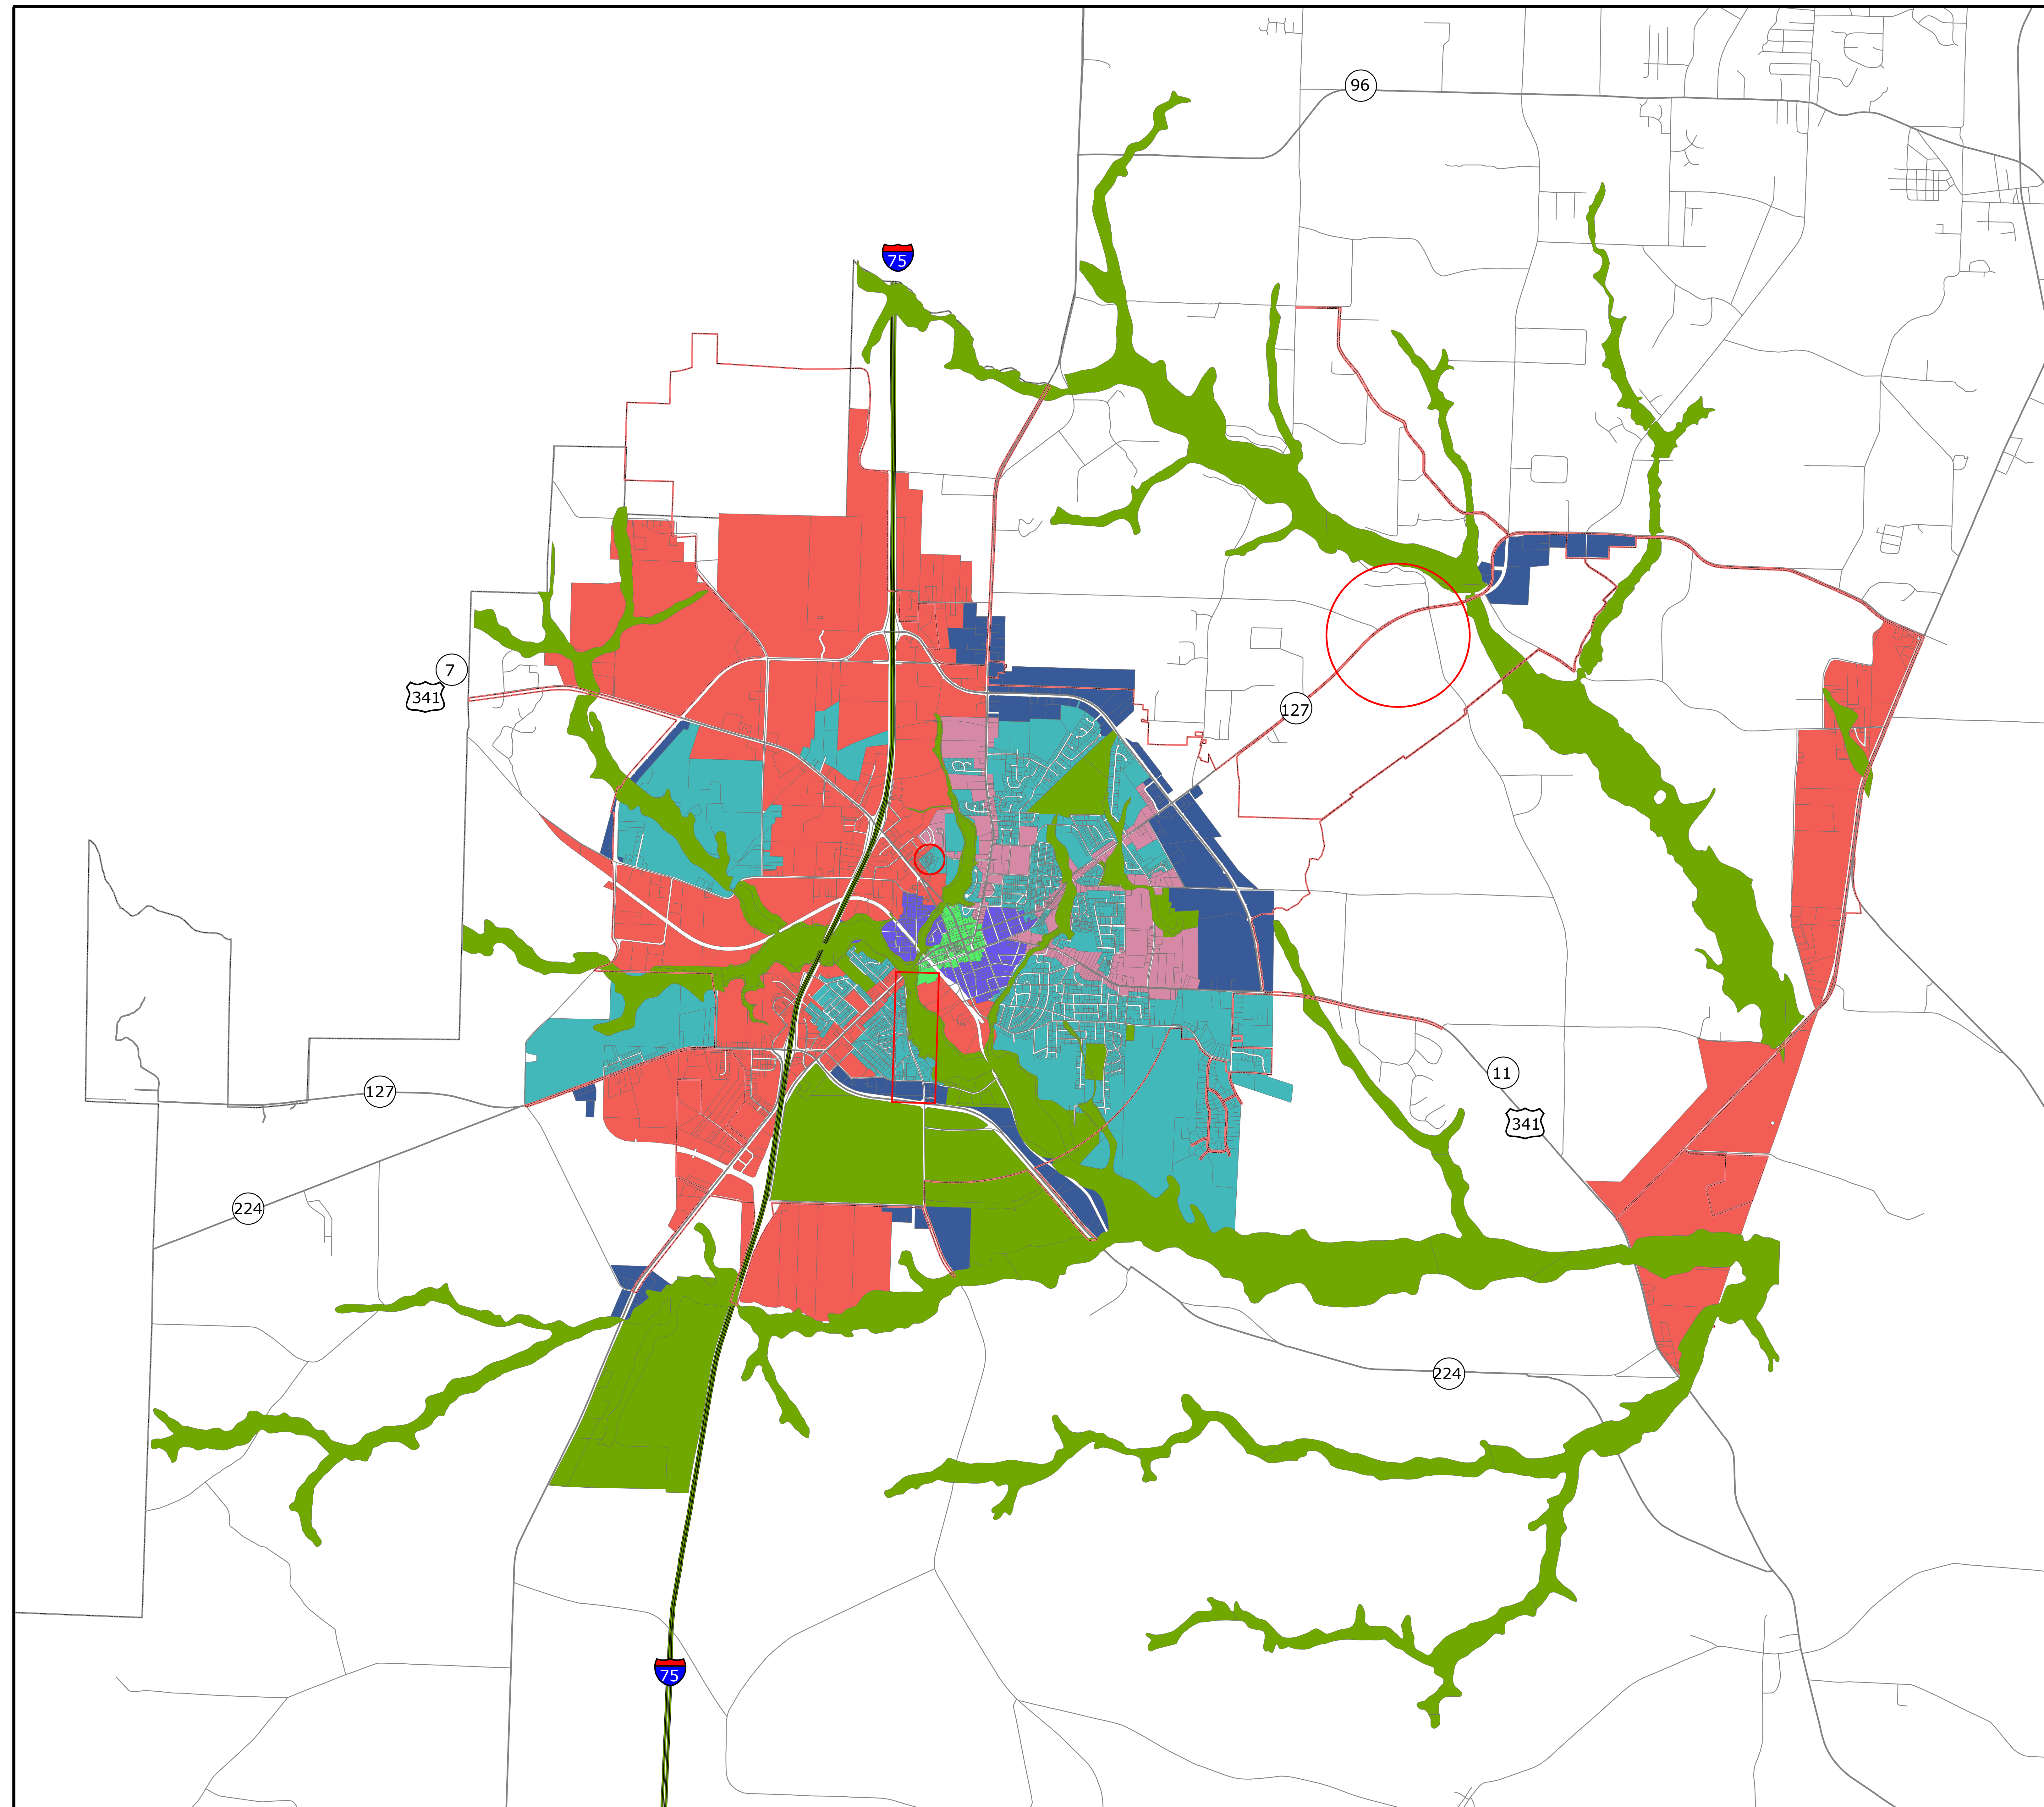

### Perry Character Areas

#### Legend

- Classic/Traditional Neighborhoods
- Crossroads Town Center
- Downtown District
- Historic District
- Neighborhood Commercial Corridors
- Park/Open Space/Conservation
- Regional Activity Center
- Areas Requiring Special Attention
- Perry City Limits
- Houston County Boundary
- Interstate
- City Street
- County Road
- State Highway

0 0.5 1 2 Miles