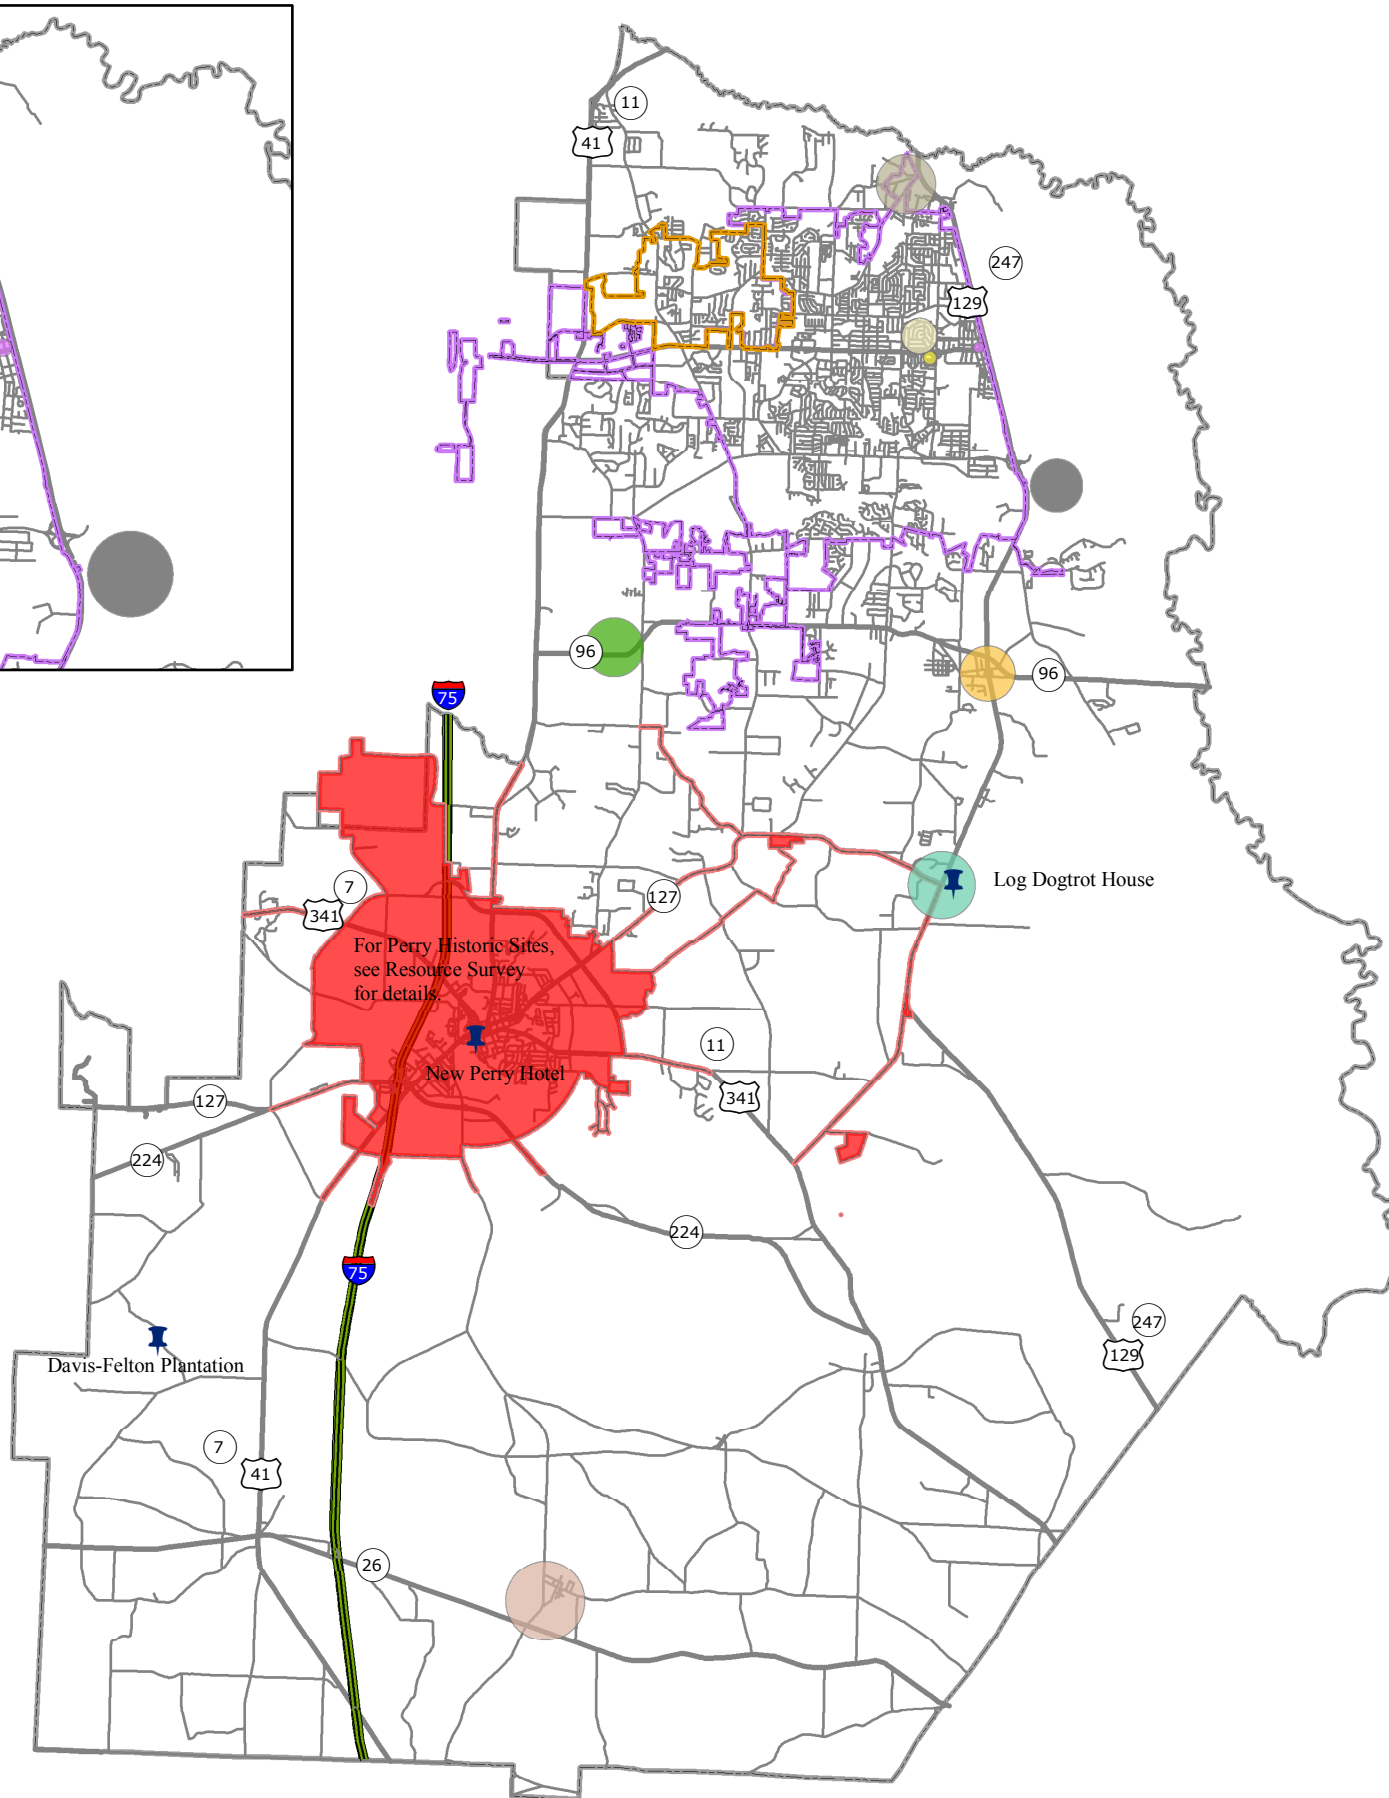

Cultural & Historic Resources

Legend

- National Register Listings
 - Old Warner Robins Train Depot
 - Elberta Depot
 - Daniel's Country Store
- Commercial Circle
- Old Thomas Elementary
- New Macon State College
- Bonaire
- Elberta
- Elko
- Kathleen
- Mossy Creek Festival
- Museum of Aviation
- Perry Historic Sites
- Centerville City Limits
- Perry City Limits
- Warner Robins City Limits
- Houston County Boundary
- Interstate
- City Street
- County Road
- State Highway

3 6 Miles